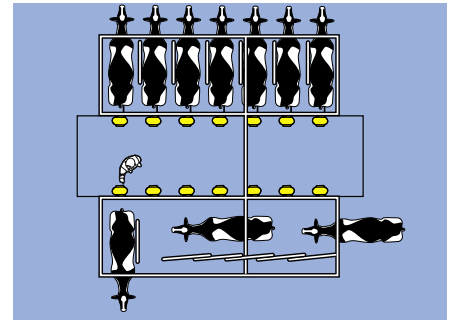

The best choice

DeLaval milking point MP700 fits most common parlour types. Its position can be adjusted to create a comfortable working environment for you and your milking staff.