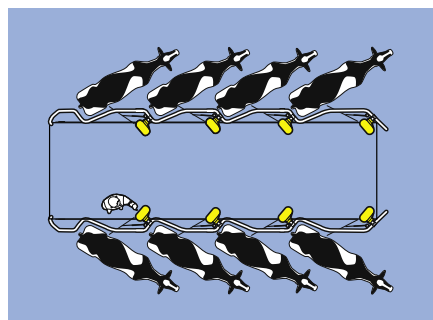

Easy and fast installation

DeLaval milking point MP700 comes pre-assembled. Installation is fast and easy. Upgrading your parlour will take less time and you will be up and running your daily business as soon as possible.