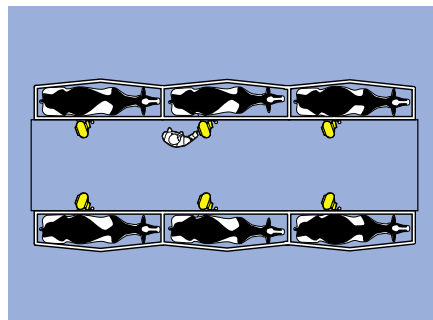

The best choice

DeLaval milking point MP700 fits most common parlour types. Its position can be adjusted to create a comfortable working environment for you and your milking staff.